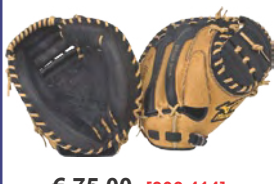

Mizuno GXC75
Adult 34"

€ 75,00 [306.414]