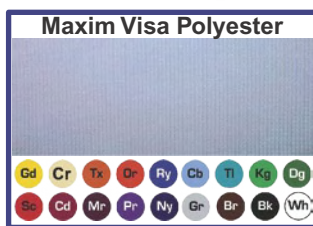

Prices for Maxim products are linked to the U.S. Dollar. When 1 Euro goes under $1,30 prices will be increased by 10%.

COVEE

www.covee.nl

www.covee.nl

COVEE