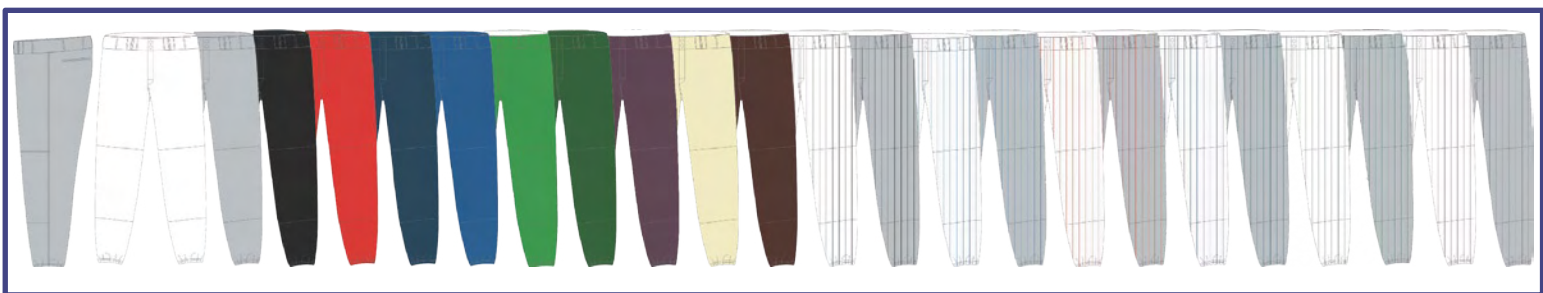

Majestic 4390 (adult): € 16,00 [320.111] Majestic 439Y (youth): € 15,00 [320.112]

Model	Description	Adult	Youth
Maxim MP01 Polyester +10	Deluxe Pro Super Heavyweight polyester pants, ankle length. Double knees. Strong YKK zipper, 2 pockets. Extremely durable. All Covee/Maxim pants are automatically made +10cm longer than most pants and reach the shoe.	€ 35,00 [322.400]	€ 32,00 [322.401]
Maxim MP01 Pinstripe +10	Deluxe Pro Super Heavyweight polyester pinstripe pants, ankle length. Double knees. Strong YKK zipper, 2 pockets. Extremely durable. White or grey with colored woven pinstripe. All Covee/Maxim pants are automatically made +10cm longer than most pants and reach the shoe.	€ 40,00 [322.404]	€ 35,00 [322.405]
Maxim MP01W (women) Polyester	Deluxe Pro Super Heavyweight polyester pants, especially for women. Standard length. Double knees. Strong YKK zipper, 2 pockets. Extremely durable. Sizes: WS-WM-WL-WXL-WXXL.	€ 35,00 [322.420]	n/a
Majestic 8574/857Y Budget	100% polyester budget pants. With belt loops, zipper and double knees. Standard length. In black, white, and grey. YXS - YS - YM - YL - YXL - S - M - L - XL - XXL.	€ 19,00 [322.020]	€ 17,00 [322.025]
Majestic 8540/854Y Pull-Up	Polyester budget pants. Double knees. Pull-Up model, no zipper and belt loops. Standard length. In black, white, and grey. YXS - YS - YM - YL - YXL - S - M - L - XL - XXL.	€ 14,00 [322.106]	€ 11,00 [322.107]