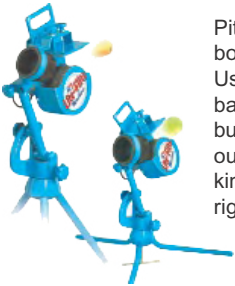

Jugs Lite-Flite Machine (BB+SB)

Pitching machine for both baseball & softball. Uses soft Lite-Flow balls. Perfect for indoors, but can also be used outdoors. Pitches all kinds of pitches left- and righthanded.

€ 570,00 [336.014] [ND+ES]