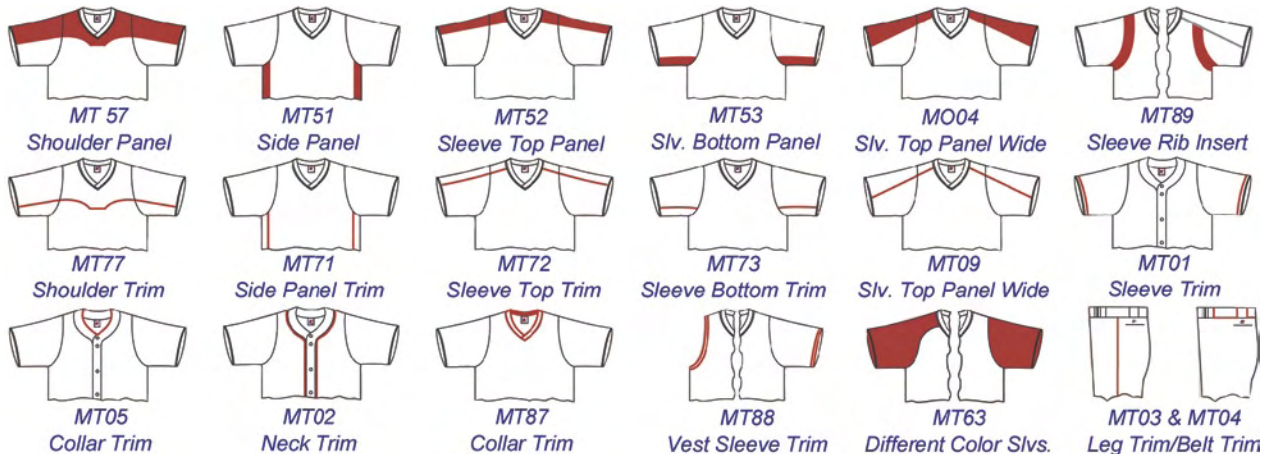

Trim Widths:
(Available in most colors)

0,5cm (3/16")

0,65cm (1/4")

1cm (3/8")

1,3cm (1/2")