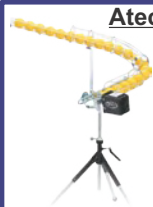

€ 1695,00 [336.031] [ND+ES]

Atec Rookie (BB or SB)

Baseball/Softball Pitching machine. Throws fastballs up to 60mph. To be used with Covee/Diamond R-1 dimple balls.

€ 1195,00 [336.030] [ND+ES]

Atec Soft Toss (BB+SB)